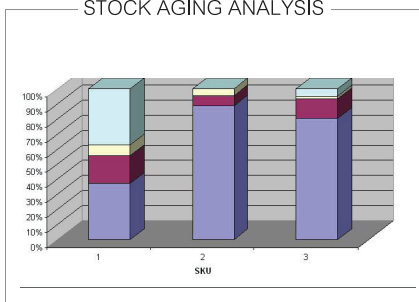

kasco products

STOCK AGING ANALYSIS

SPACE USED BY PRODUCT

SPACE UTILIZATION

KASCO TMS

transportation management system

Kasco TMS™ is the full featured in-land transportation management software suited for many levels of transport service providers and 3rd party logistics. The system supports daily transport and delivery operations, distributions to accounting and invoicing to fleet management and maintenance. The software supports various types of transport activities such as single-drop, multi-drop, door-to-door, DC-to-DC, cross docking, backhaul and milkrun.