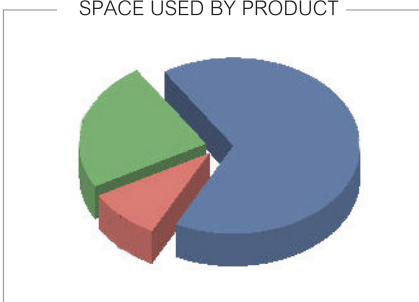

kasco products

STOCK AGING ANALYSIS

SPACE USED BY PRODUCT

SPACE UTILIZATION

KASCO TMS

transportation management system

Kasco TMS™ is the full featured in-land transportation management software suited for many levels of transport service providers and 3rd party logistics. The system supports daily transport and delivery operations, distributions to accounting and invoicing to fleet management and maintenance. The software supports various types of transport activities such as single-drop, multi-drop, door-to-door, DC-to-DC, cross docking, backhaul and milkrun.